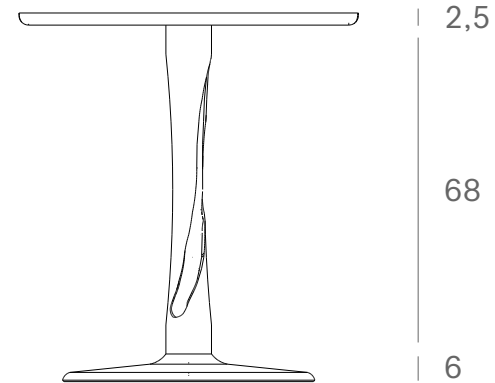

*Ethnicraft*

50021 - Oak Torsion square dining table - Dimensions (cm)

*Ethnicraft*

50021 - Oak Torsion square dining table - Dimensions (inches)