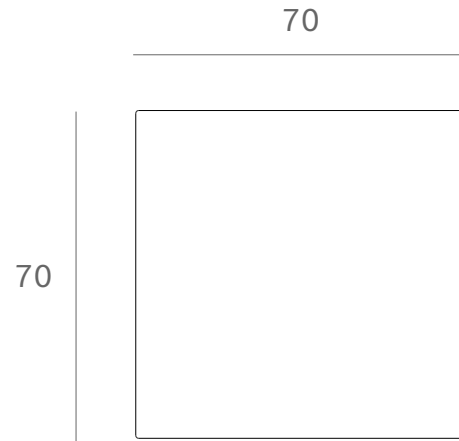

*Ethnicraft*

50021 - Oak Torsion square dining table - Dimensions (cm)

*Ethnicraft*

50021 - Oak Torsion square dining table - Dimensions (inches)