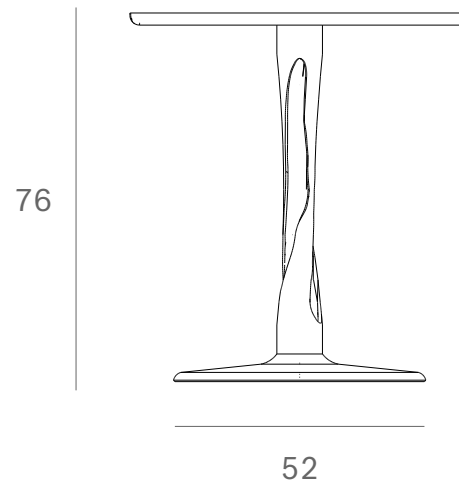

*Ethnicraft*

50021 - Oak Torsion square dining table - Dimensions (cm)

*Ethnicraft*

50021 - Oak Torsion square dining table - Dimensions (inches)